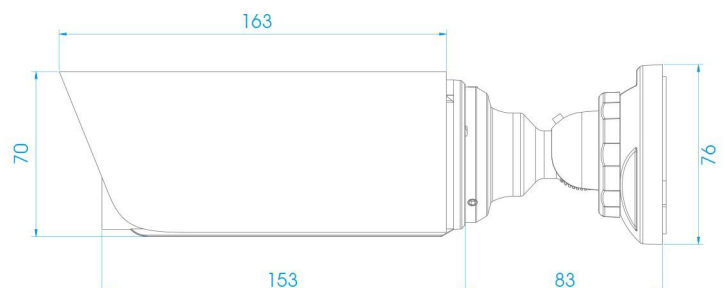

DIMENSIONS (mm)

SUPPORTED BROWSERS

Firefox

IE

Chrome

Safari

	Model	MS-C2163-F(I)PNA (1.3MP)	MS-C3263-F(I)PNA (2.0MP)	MS-C3363-F(I)PNA (2.0MP)	MS-C3367-F(I)PNA (3.0MP)	MS-C3567-F(I)PNA (3.0MP)
Camera	Image Sensor	Progressive Scan CMOS	SONY Exmor CMOS	Progressive Scan CMOS		
	Min. Illumination	Color: 0.01Lux@F1.2 B/W: 0Lux with IR on		Color: 0.07Lux@F1.2 B/W: 0Lux with IR on		
	WDR	WDR		WDR Pro		WDR
	Lens	2.8-12mm/7-22mm @F1.4 P-Iris(optional)				
	Mount	Φ14				
	Field of View	H90.4°- H29.8° (2.8-12mm)	H104°- H33.4° (2.8-12mm)	H78.4°- H26.2° (2.8-12mm)	H83.8°- H28° (2.8-12mm)	
	Shutter Time	1/100000s~1/5s				
	IR Distance	Up to 20m				
	Day&Night	ICR Filter Auto Switch				
	Video	Max Image Resolution	1280×960	1920×1080		2048 ×1536
Frame Rate		30fps(1280×960), 30fps(1280×720), 30fps (704 × 576)	30fps(1920×1080), 30fps(1600×1200), 30fps(1280×960), 30fps(1280×720), 30fps (704 × 576)		20fps(2048×1536), 30fps(1920×1080), 30fps(1600×1200), 30fps(1280×960), 30fps(1280×720), 30fps (704 × 576)	
Video Compression		H.264/ MJPEG				
Video Bit Rate		16Kbps~16Mbps (CBR/VBR adjustable)				
Image Setting		Brightness/Contrast/Saturation/Sharpness				
Network	Ethernet	1 RJ45 10M/100M Ethernet port				
	Network Storage	NAS(Support NFS, SMB/CIFS)				
	Protocol	TCP/IP, UDP, RTP, RTSP, RTCP, HTTP, HTTPS, DNS, DDNS, DHCP, FTP, NTP, SMTP, SNMP, UPnP, SIP, IPv6, PPPoE, VLAN				
System	Storage	Support Micro SD/SDHC/SDXC Local Storage, up to 64G				
	Advanced Function	Motion Detection, Privacy Masking, Backlight Compensation, 3D-DNR, ROI				
	SIP/VoIP Support	Yes, Voice & Video-over-IP				
	Event Trigger	Motion Detection, Network Disconnection etc.				
	Event Action	FTP upload/ SMTP upload/ SD card record/ SIP Phone				
	System Compatibility	ONVIF Profile S				
General	Working Temperature	-30℃~60℃				
	Working Humidity	0~90%(non-condensing)				
	Power Supply	PoE/ DC12V±10%				
	Power Consumption	5W MAX		5.5W MAX		
		7W MAX (with IR on)		7.5W MAX (with IR on)		
	Weather Proof	Up to IP67 rating for weather-resistant performance				
	Weight	820g				
	Dimensions	Φ76mm×236mm				
Warranty	2 years					