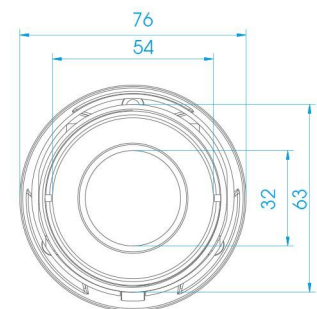

DIMENSIONS (mm)

SUPPORTED BROWSERS

Firefox

IE

Chrome

Safari

	Model	MS-C2163-F(I)PNA (1.3MP)	MS-C3263-F(I)PNA (2.0MP)	MS-C3363-F(I)PNA (2.0MP)	MS-C3367-F(I)PNA (3.0MP)	MS-C3567-F(I)PNA (3.0MP)
Camera	Image Sensor	Progressive Scan CMOS	SONY Exmor CMOS	Progressive Scan CMOS		
	Min. Illumination	Color: 0.01Lux@F1.2 B/W: 0Lux with IR on		Color: 0.07Lux@F1.2 B/W: 0Lux with IR on		
	WDR	WDR		WDR Pro		WDR
	Lens	2.8-12mm/7-22mm @F1.4 P-Iris(optional)				
	Mount	Φ14				
	Field of View	H90.4°- H29.8° (2.8-12mm)	H104°- H33.4° (2.8-12mm)	H78.4°- H26.2° (2.8-12mm)	H83.8°- H28° (2.8-12mm)	
	Shutter Time	1/100000s~1/5s				
	IR Distance	Up to 20m				
	Day&Night	ICR Filter Auto Switch				
	Video	Max Image Resolution	1280×960	1920×1080		2048 ×1536
Frame Rate		30fps(1280×960), 30fps(1280×720), 30fps (704 × 576)	30fps(1920×1080), 30fps(1600×1200), 30fps(1280×960), 30fps(1280×720), 30fps (704 × 576)		20fps(2048×1536), 30fps(1920×1080), 30fps(1600×1200), 30fps(1280×960), 30fps(1280×720), 30fps (704 × 576)	
Video Compression		H.264/ MJPEG				
Video Bit Rate		16Kbps~16Mbps (CBR/VBR adjustable)				
Image Setting		Brightness/Contrast/Saturation/Sharpness				
Network	Ethernet	1 RJ45 10M/100M Ethernet port				
	Network Storage	NAS(Support NFS, SMB/CIFS)				
	Protocol	TCP/IP, UDP, RTP, RTSP, RTCP, HTTP, HTTPS, DNS, DDNS, DHCP, FTP, NTP, SMTP, SNMP, UPnP, SIP, IPv6, PPPoE, VLAN				
System	Storage	Support Micro SD/SDHC/SDXC Local Storage, up to 64G				
	Advanced Function	Motion Detection, Privacy Masking, Backlight Compensation, 3D-DNR, ROI				
	SIP/VoIP Support	Yes, Voice & Video-over-IP				
	Event Trigger	Motion Detection, Network Disconnection etc.				
	Event Action	FTP upload/ SMTP upload/ SD card record/ SIP Phone				
	System Compatibility	ONVIF Profile S				
General	Working Temperature	-30℃~60℃				
	Working Humidity	0~90%(non-condensing)				
	Power Supply	PoE/ DC12V±10%				
	Power Consumption	5W MAX		5.5W MAX		
		7W MAX (with IR on)		7.5W MAX (with IR on)		
	Weather Proof	Up to IP67 rating for weather-resistant performance				
	Weight	820g				
	Dimensions	Φ76mm×236mm				
Warranty	2 years					