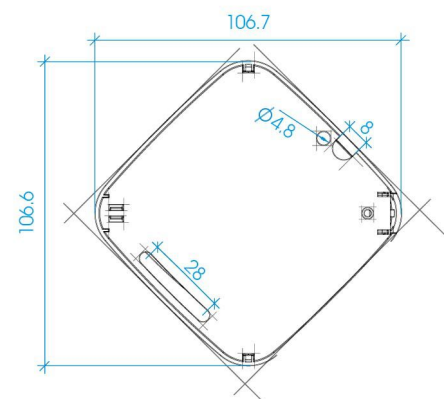

DIMENSIONS (mm)

SUPPORTED BROWSERS

	Model	MS-C2181-PA (1.3MP)	MS-C3581-PA (2.0MP)	MS-C3586-PA (3.0MP)
Camera	Image Sensor	Progressive Scan CMOS		
	Min. Illumination	Color: 0.01Lux@F1.2 B/W: 0.025Lux@F1.2	Color: 0.07Lux@F1.2 B/W: 0.05Lux@F1.2	
	WDR	WDR		
	Lens	3.6mm/2.8mm/6mm @F1.6		
	Mount	M12		
	Field of View	H76.8°(3.6mm)	H81.6°(3.6mm)	H72°(3.6mm)
	Shutter Time	1/100000s~1/5s		
Video	Max Image Resolution	1280×960	1920×1080	2048×1536
	Frame Rate	30fps(1280×960), 30fps(1280×720), 30fps(704 × 576)	30fps(1920×1080), 30fps(1600×1200), 30fps(1280×960), 30fps(1280×720), 30fps(704 × 576)	20fps(2048×1536), 30fps(1920×1080), 30fps(1600×1200), 30fps(1280×960), 30fps(1280×720), 30fps(704 × 576)
	Video Compression	H.264/ MJPEG		
	Video Bit Rate	16Kbps~16Mbps (CBR/VBR adjustable)		
	Image Setting	Brightness/Contrast /Saturation /Sharpness		
	Network	Ethernet	1 RJ45 10M/100M Ethernet port	
Network Storage		NAS(Support NFS, SMB/CIFS)		
Protocol		TCP/IP, UDP, RTP, RTSP, RTCP, HTTP, HTTPS, DNS, DDNS, DHCP, FTP, NTP, SMTP, SNMP, UPnP, SIP, IPv6, PPPoE, VLAN		
Audio	Audio Streaming	Built-in Microphone		
	Audio Compression	G .711/AAC		
System	Storage	Support Micro SD/SDHC/SDXC Local Storage, up to 64G		
	Advanced Function	Motion Detection, Privacy Masking, Backlight Compensation, 3D-DNR, ROI		
	SIP/VoIP Support	Yes, Voice & Video-over-IP		
	Event Trigger	Motion Detection, Network Disconnection, Audio Trigger, Tampering Alarm etc.		
	Event Action	FTP upload / SMTP upload/ SD card record/ SIP Phone/ Play buzzer		
	System Compatibility	ONVIF Profile S		
General	Working Temperature	-30℃~60℃		
	Working Humidity	0~90%(non-condensing)		
	Power Supply	PoE		
	Power Consumption	2W MAX	2.5W MAX	
	Weight	125g		
	Dimensions	106mm×106mm×46mm		
	Warranty	2 years		