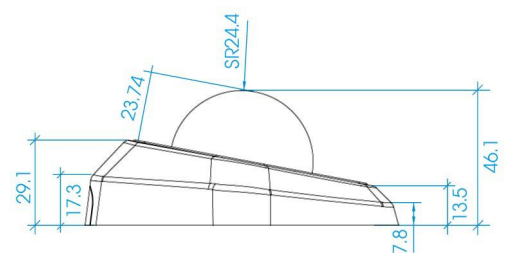

DIMENSIONS (mm)

SUPPORTED BROWSERS

	Model	MS-C2181-PA (1.3MP)	MS-C3581-PA (2.0MP)	MS-C3586-PA (3.0MP)
Camera	Image Sensor	Progressive Scan CMOS		
	Min. Illumination	Color: 0.01Lux@F1.2 B/W: 0.025Lux@F1.2	Color: 0.07Lux@F1.2 B/W: 0.05Lux@F1.2	
	WDR	WDR		
	Lens	3.6mm/2.8mm/6mm @F1.6		
	Mount	M12		
	Field of View	H76.8°(3.6mm)	H81.6°(3.6mm)	H72°(3.6mm)
	Shutter Time	1/100000s~1/5s		
Video	Max Image Resolution	1280×960	1920×1080	2048×1536
	Frame Rate	30fps(1280×960), 30fps(1280×720), 30fps(704 × 576)	30fps(1920×1080), 30fps(1600×1200), 30fps(1280×960), 30fps(1280×720), 30fps(704 × 576)	20fps(2048×1536), 30fps(1920×1080), 30fps(1600×1200), 30fps(1280×960), 30fps(1280×720), 30fps(704 × 576)
	Video Compression	H.264/ MJPEG		
	Video Bit Rate	16Kbps~16Mbps (CBR/VBR adjustable)		
	Image Setting	Brightness/Contrast /Saturation /Sharpness		
	Network	Ethernet	1 RJ45 10M/100M Ethernet port	
Network Storage		NAS(Support NFS, SMB/CIFS)		
Protocol		TCP/IP, UDP, RTP, RTSP, RTCP, HTTP, HTTPS, DNS, DDNS, DHCP, FTP, NTP, SMTP, SNMP, UPnP, SIP, IPv6, PPPoE, VLAN		
Audio	Audio Streaming	Built-in Microphone		
	Audio Compression	G .711/AAC		
System	Storage	Support Micro SD/SDHC/SDXC Local Storage, up to 64G		
	Advanced Function	Motion Detection, Privacy Masking, Backlight Compensation, 3D-DNR, ROI		
	SIP/VoIP Support	Yes, Voice & Video-over-IP		
	Event Trigger	Motion Detection, Network Disconnection, Audio Trigger, Tampering Alarm etc.		
	Event Action	FTP upload / SMTP upload/ SD card record/ SIP Phone/ Play buzzer		
	System Compatibility	ONVIF Profile S		
General	Working Temperature	-30℃~60℃		
	Working Humidity	0~90%(non-condensing)		
	Power Supply	PoE		
	Power Consumption	2W MAX	2.5W MAX	
	Weight	125g		
	Dimensions	106mm×106mm×46mm		
	Warranty	2 years		