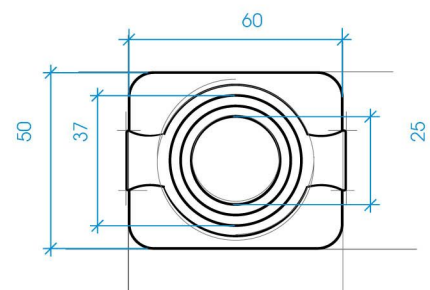

DIMENSIONS (mm)

SUPPORTED BROWSERS

	Model	MS-C2151-PA (1.3MP)	MS-C3356-PA (3.0MP)	MS-C3556-PA (3.0MP)
Camera	Image Sensor	Progressive Scan CMOS		
	Min. Illumination	Color: 0.01Lux@F1.2 B/W: 0.005Lux	Color: 0.07Lux@F1.2 B/W: 0.025Lux	
	WDR	WDR	WDR Pro	WDR
	Shutter time	1/100000s~1/5s		
	Day &Night	ICR Filter Auto Switch		
	Mount	C/CS		
	Video	Max Image Resolution	1280×960	2048×1536
Frame Rate		30fps(1280×960), 30fps(1280×720), 30fps (704×576)	20fps(2048×1536), 30fps(1920×1080), 30fps(1600×1200), 30fps(1280×960), 30fps(1280×720), 30fps (704×576)	
Video Compression		H.264/ MJPEG		
Video Bit Rate		16Kbps~16Mbps (CBR/VBR adjustable)		
Image Setting		Brightness/Contrast/Saturation/Sharpness		
Network		Ethernet	1 RJ45 10M/100M Ethernet port	
	Network Storage	NAS(Support NFS, SMB/CIFS)		
	Protocol	TCP/IP, UDP, RTP, RTSP, RTCP, HTTP, HTTPS, DNS, DDNS, DHCP, FTP, NTP, SMTP, SNMP, UPnP, SIP, IPv6, PPPoE, VLAN		
Audio	Audio Compression	G .711/AAC		
	Audio I/O	1/1		
System	Alarm I/O	1/1		
	Storage	Support SD/SDHC/SDXC Local Storage, up to 64G		
	Advanced Function	Motion Detection, Privacy Masking, Backlight Compensation, 3D-DNR, ROI		
	SIP/VoIP Support	Yes, Voice & Video-over-IP		
	Event Trigger	Motion Detection, Network Disconnection, Audio Trigger etc.		
	Event Action	FTP upload/ SMTP upload/ SD card record/ External output/ SIP Phone		
	System Compatibility	ONVIF Profile S		
General	Working Temperature	-30℃~60℃		
	Working Humidity	0~90%(non-condensing)		
	Power Supply	PoE/ DC12V±10%		
	Power Consumption	2.5W MAX	3W MAX	
	Weight	375g		
	Dimensions	116mm×62mm×50mm		
	Warranty	2 years		