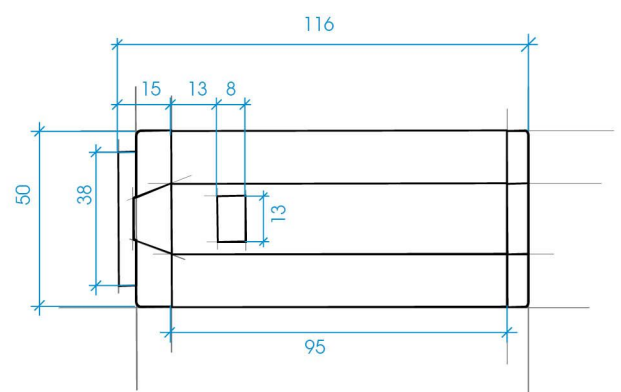

DIMENSIONS (mm)

SUPPORTED BROWSERS

	Model	MS-C2151-PA (1.3MP)	MS-C3356-PA (3.0MP)	MS-C3556-PA (3.0MP)
Camera	Image Sensor	Progressive Scan CMOS		
	Min. Illumination	Color: 0.01Lux@F1.2 B/W: 0.005Lux	Color: 0.07Lux@F1.2 B/W: 0.025Lux	
	WDR	WDR	WDR Pro	WDR
	Shutter time	1/100000s~1/5s		
	Day &Night	ICR Filter Auto Switch		
	Mount	C/CS		
	Video	Max Image Resolution	1280×960	2048×1536
Frame Rate		30fps(1280×960), 30fps(1280×720), 30fps (704×576)	20fps(2048×1536), 30fps(1920×1080), 30fps(1600×1200), 30fps(1280×960), 30fps(1280×720), 30fps (704×576)	
Video Compression		H.264/ MJPEG		
Video Bit Rate		16Kbps~16Mbps (CBR/VBR adjustable)		
Image Setting		Brightness/Contrast/Saturation/Sharpness		
Network		Ethernet	1 RJ45 10M/100M Ethernet port	
	Network Storage	NAS(Support NFS, SMB/CIFS)		
	Protocol	TCP/IP, UDP, RTP, RTSP, RTCP, HTTP, HTTPS, DNS, DDNS, DHCP, FTP, NTP, SMTP, SNMP, UPnP, SIP, IPv6, PPPoE, VLAN		
Audio	Audio Compression	G .711/AAC		
	Audio I/O	1/1		
System	Alarm I/O	1/1		
	Storage	Support SD/SDHC/SDXC Local Storage, up to 64G		
	Advanced Function	Motion Detection, Privacy Masking, Backlight Compensation, 3D-DNR, ROI		
	SIP/VoIP Support	Yes, Voice & Video-over-IP		
	Event Trigger	Motion Detection, Network Disconnection, Audio Trigger etc.		
	Event Action	FTP upload/ SMTP upload/ SD card record/ External output/ SIP Phone		
	System Compatibility	ONVIF Profile S		
General	Working Temperature	-30℃~60℃		
	Working Humidity	0~90%(non-condensing)		
	Power Supply	PoE/ DC12V±10%		
	Power Consumption	2.5W MAX	3W MAX	
	Weight	375g		
	Dimensions	116mm×62mm×50mm		
	Warranty	2 years		